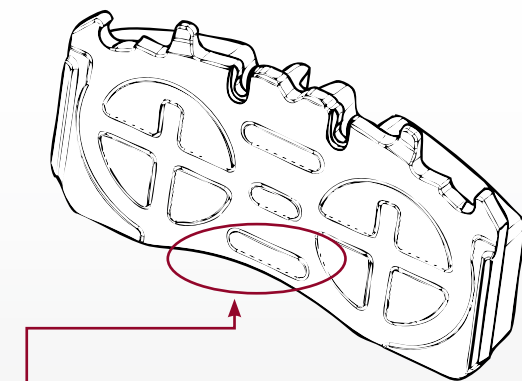

MERITOR®

an **ArvinMeritor** brand

March 09

CVA 00020

PART FOCUS

New ROR Elsa 225L DISC BRAKE - TA/LM/LMC axles

Service Parts List

Item	Part Number
Service Caliper - LH	LRG764
Service Caliper - RH	LRG765
Brake Pad Kit	MDP5117
Pad Retainer Kit	MCK1370
Guide Pin Kit	MCK1254
Tappet Head Kit	MCK1309
Actuator Seal	68323746PK10
Adjuster Stem Dust Cover	68322655PK10
Brake Disc	MBR9004

MDP5117 BRAKE PAD KIT

Patented product available exclusively from Meritor

 Unique Meritor design cast iron backplate with special features

 Meritor Patent Number cast into the backplate

 Unique patented stepped abutments to prevent incorrect fitment of pads