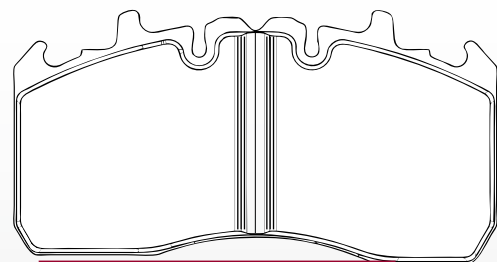

MERITOR®

an **ArvinMeritor** brand

March 09

CVA 00020

PART FOCUS

New ROR Elsa 225L DISC BRAKE - TA/LM/LMC axles

Service Parts List

Item	Part Number
Service Caliper - LH	LRG764
Service Caliper - RH	LRG765
Brake Pad Kit	MDP5117
Pad Retainer Kit	MCK1370
Guide Pin Kit	MCK1254
Tappet Head Kit	MCK1309
Actuator Seal	68323746PK10
Adjuster Stem Dust Cover	68322655PK10
Brake Disc	MBR9004

MDP5117 BRAKE PAD KIT

Patented product available exclusively from Meritor

 Unique Meritor design cast iron backplate with special features

 Meritor Patent Number cast into the backplate

 Unique patented stepped abutments to prevent incorrect fitment of pads