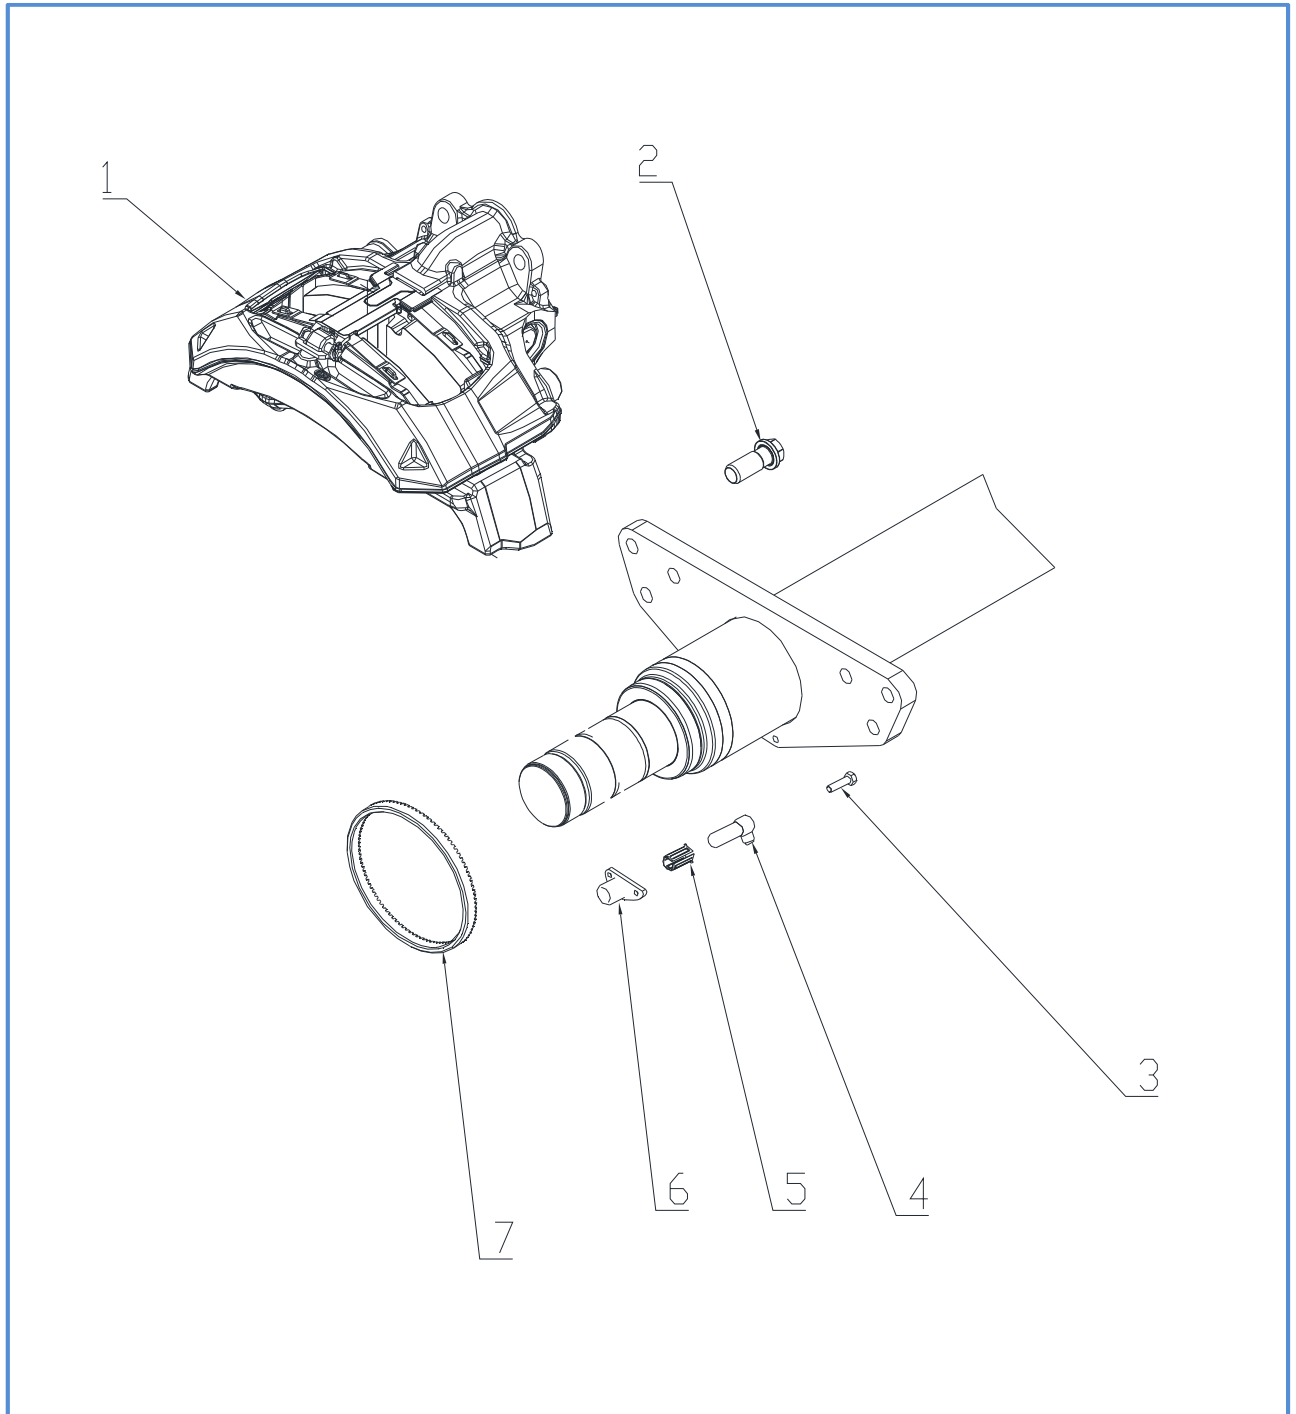

GB PARTS LIST – DISC BRAKE (F)

GB BRAKE ASSEMBLY

Item	Description	Part number
1A	SN7 disc brake caliper assy RH (*)	C22013A
1B	SN7 disc brake caliper assy LH (*)	C22014A
	Brake pads kit (for 1 axle)	C23011A
2	Caliper mounting bolt	C91100A
3	M8 set screw	C91101A
4	Sensor	C52001A
5	Sensor retaining bush	C95015A
6	Sensor MTG bock	C52010A
7	100T pole wheel	C52016A
3+4+5+6+7	ABS kit (F) (for 1 axle)	K06005A

(*) Without pads