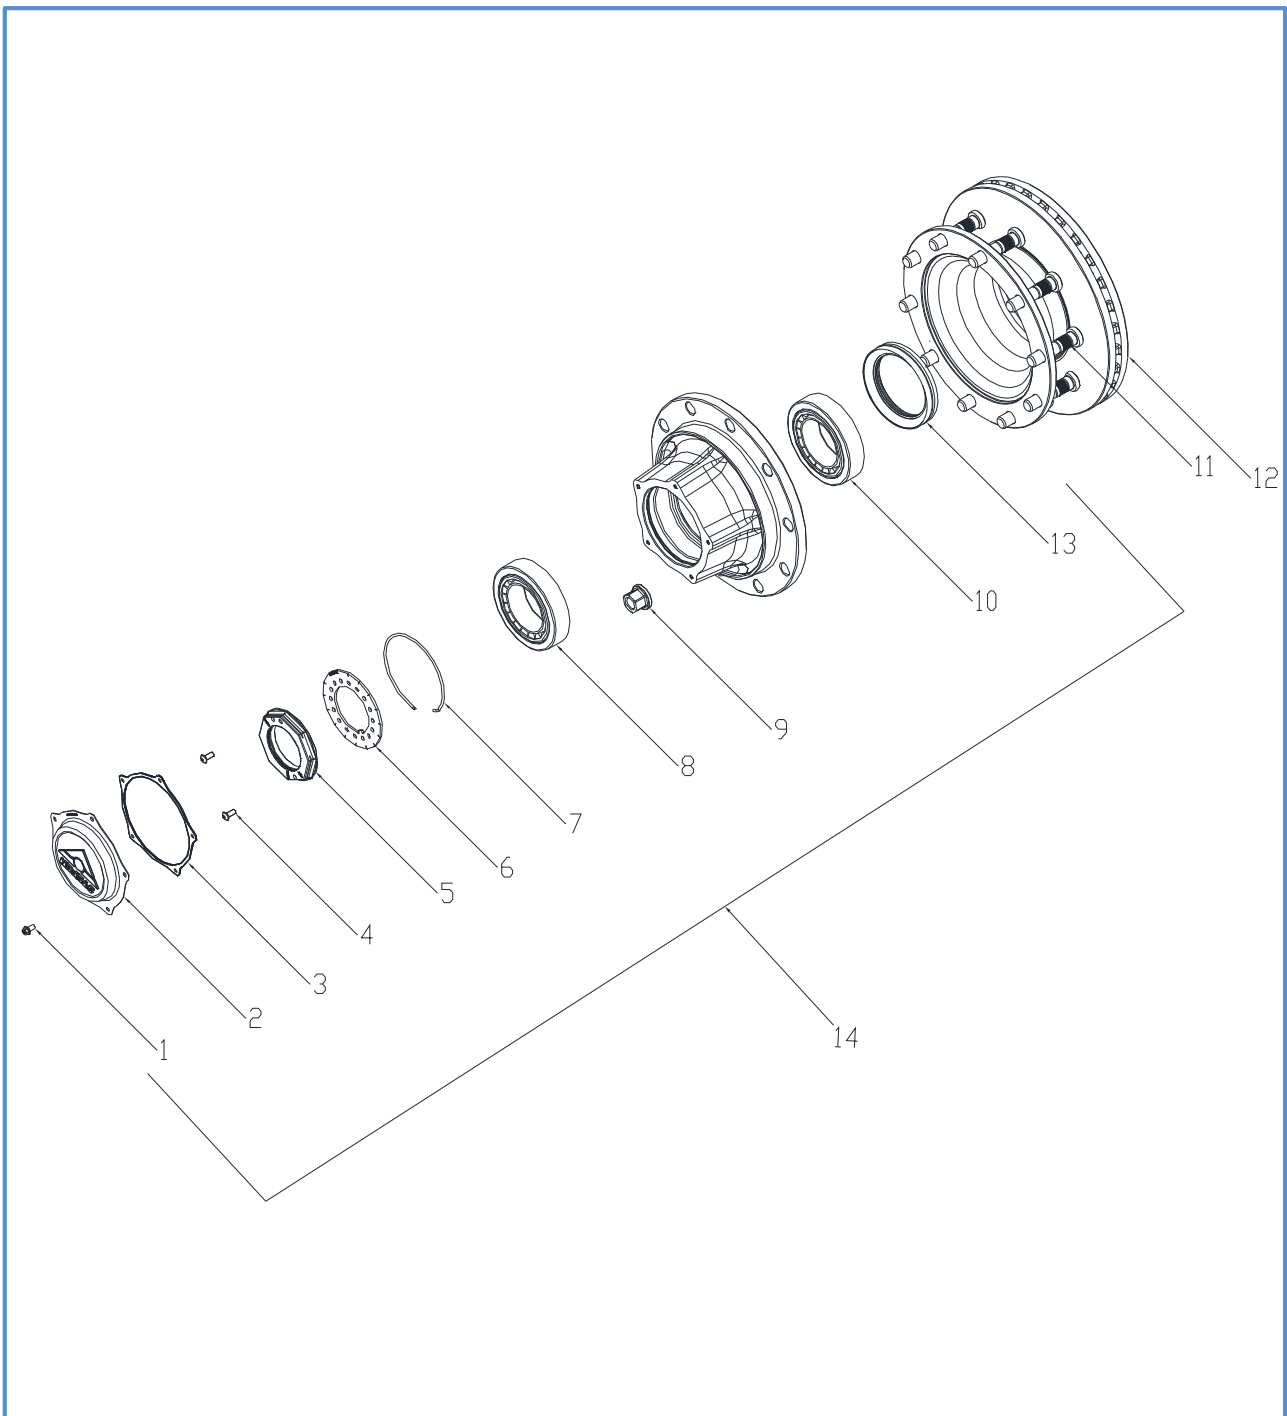

### GB HUB ASSEMBLY

<b>Item</b>	<b>Description</b>	<b>Part number</b>
1	Screw, hub cap	C91070A
2	Hub cap (Stefen logo)	C14018A
3	Gasket, hub cap	C10017A
4	Screw, pinch nut	C91030A
5	Pinch nut	C92019A
6	Retaining washer	C94028A
7	Retaining clip	C94041A
8	Bearing	C01004A
9	Wheel nut	C92021A
10	Bearing	C01012A
11	Wheel bolt (twin steel)	C91031A
12	Brake disc	C21005A
13	Oil seal	C10019A
14	GB hub assembly – 10 bolts ISO (*)	M01028A

### GB BRAKE ASSEMBLY

<b>Item</b>	<b>Description</b>	<b>Part number</b>
1A	SN7 disc brake caliper assy RH (*)	C22013A
1B	SN7 disc brake caliper assy LH (*)	C22014A
	Brake pads kit (for 1 axle)	C23011A
2	Caliper mounting bolt	C91100A
3	M8 set screw	C91101A
4	Sensor	C52001A
5	Sensor retaining bush	C95015A
6	Sensor MTG bock	C52010A
7	100T pole wheel	C52016A
3+4+5+6+7	ABS kit (F) (for 1 axle)	K06005A